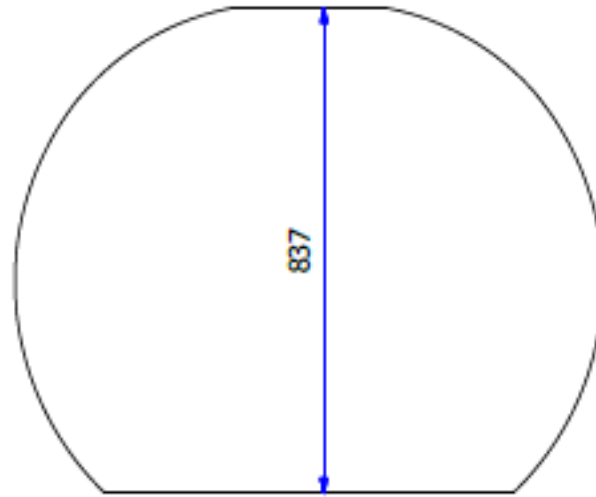

PLAN (1180 W x 1026 L x 2170 H)

BASE TEMPLATE

ISO VIEW

Standard Round Shower Dimensions

Internal Tray Area = **0.9m²**

Internal Wall Area = **5.3m²**

External Wall Area = **6.4m²**

SKYLINE
BATHROOMS